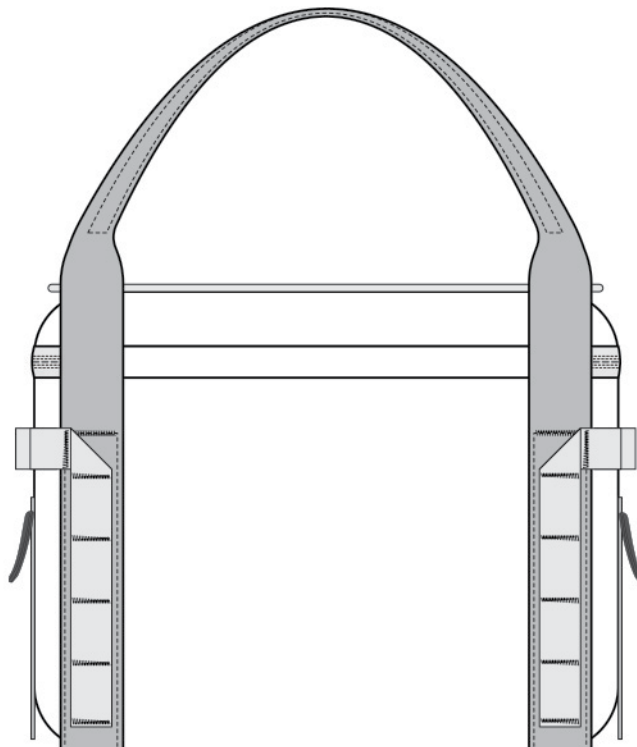

## Eddie Bauer® Max Cool 24-Can Cooler. EB800

Designed for maximum ice retention, this soft-sided cooler is ready for tailgating, picnics, camping and more adventures.

- Rugged 300D ripstop polyester with PVC coating
- 1-inch thick, high-density, closed-cell insulating foam
- Heavyweight, leakproof PEVA lining
- Interior PVC-coated zippered mesh pocket
- Top storage shock cord
- Detachable, adjustable, padded shoulder strap
- Contrast Eddie Bauer logo printed on front panel and shoulder pad
- Front and back daisy chain attachment system
- Never-lost bottle opener
- Webbing handles
- Front slip pocket
- Dimensions: 11”h x 14”w x 8.5”d; Approx. 1,309 cu. in.

### COLOR INFORMATION

Black/Grey  
Steel  
NTR BLACK  
C/7540C

Metal Grey/  
Expedition Blue  
COOL GREY  
10C/2144C

*Eddie Bauer*

Eddie Bauer® Max Cool 24-Can Cooler. EB800

---

FRONT VIEW

BACK VIEW

Note: Best graphic placement should be per the embellisher/screen printer recommendations.