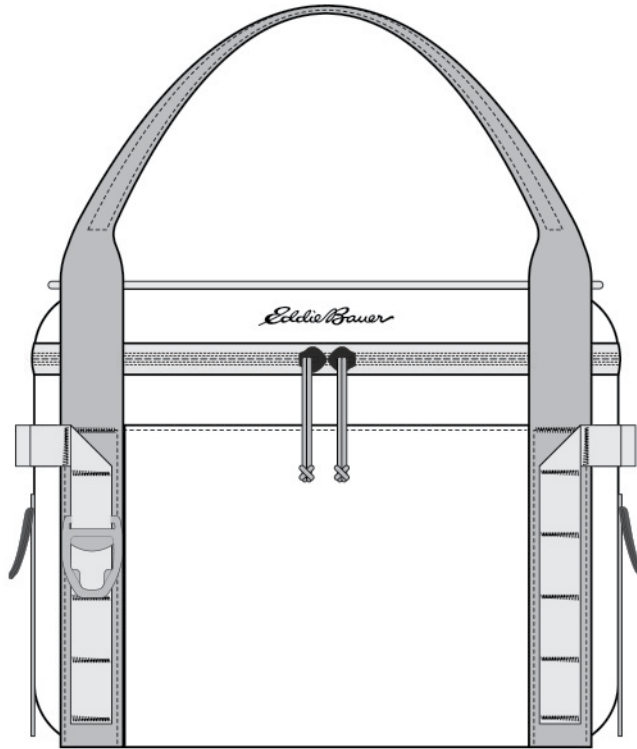

## Eddie Bauer® Max Cool 24-Can Cooler. EB800

Designed for maximum ice retention, this soft-sided cooler is ready for tailgating, picnics, camping and more adventures.

- Rugged 300D ripstop polyester with PVC coating
- 1-inch thick, high-density, closed-cell insulating foam
- Heavyweight, leakproof PEVA lining
- Interior PVC-coated zippered mesh pocket
- Top storage shock cord
- Detachable, adjustable, padded shoulder strap
- Contrast Eddie Bauer logo printed on front panel and shoulder pad
- Front and back daisy chain attachment system
- Never-lost bottle opener
- Webbing handles
- Front slip pocket
- Dimensions: 11”h x 14”w x 8.5”d; Approx. 1,309 cu. in.

### COLOR INFORMATION

Black/Grey  
Steel  
NTR BLACK  
C/7540C

Metal Grey/  
Expedition Blue  
COOL GREY  
10C/2144C

*Eddie Bauer*

Eddie Bauer® Max Cool 24-Can Cooler. EB800

---

FRONT VIEW

BACK VIEW

Note: Best graphic placement should be per the embellisher/screen printer recommendations.