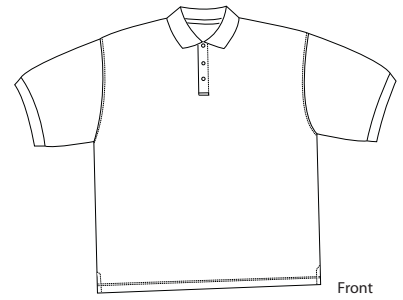

Extended Sized Silk Touch® Sport Shirt

PORT AUTHORITY®

Front

Back

K500ES

- * 5-ounce * 65/35 poly/cotton pique * Flat knit collar and cuffs
- * Double-needle armholes and bottom hem * Side vents
- * Metal buttons with dyed-to-match rims

Chest width measured 1" below arm hole. Body length measured from center back neck seam to hem.
Sleeve length measured from shoulder seam to hem. Collar measured by circumference.

Colors

Banana	Light Pink
Bark	Light Stone
Black	Mdtrn Blue
Burgundy	Mint Green
Coffee Bean	Navy
Cool Grey	Red
Court Green	Royal
Dark Green	Steel Grey
Eggplant	Stone
Harvest Gold	Texas Orng
Hibiscus	Tropical Pink
Light Blue	White
Maui Blue	Clover Green
Kelly Green	Lime
Maroon	Orange
Purple	Ultramarine